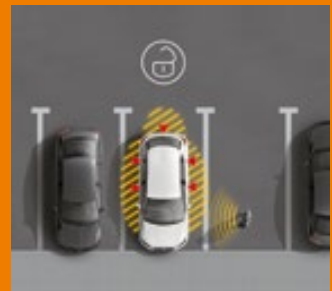

The optional BeatsAudio™ system is everything you need to soundtrack your mission.

The KESSY (Keyless entry and go) system is an electronic locking and starting system in one and comes as standard. It's more convenient than conventional devices and brings added security to your car.